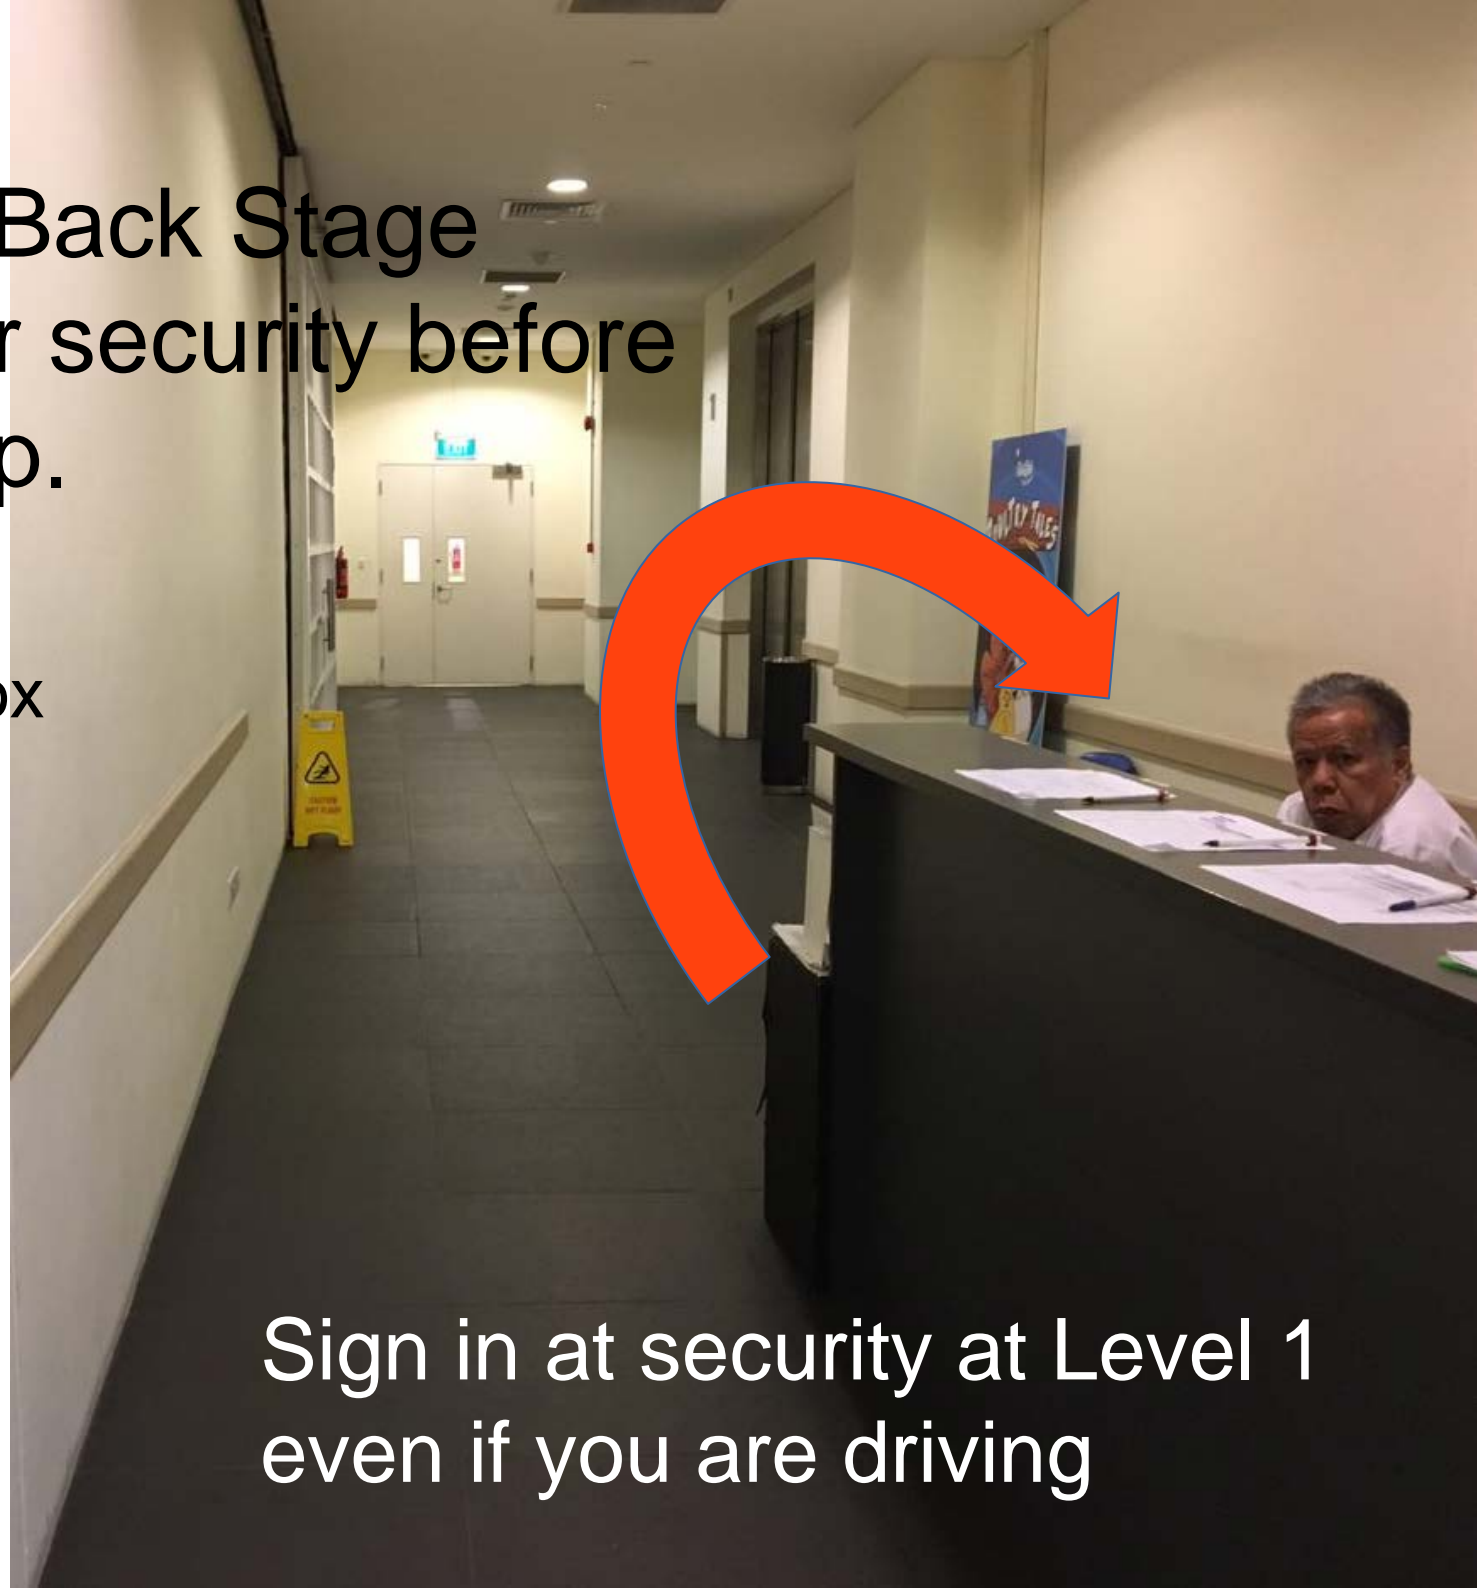

Managed and operated by Arts House Ltd.

DRAMA CENTRE STAGE DOOR LOCATION

Coming from Bugis MRT:
Walk towards NLB and look for the
stage door at other end of Level 1

Coming from Bras Basah Complex:
Walk towards NLB and look for the stage door

VICTORIA PICK UP POINT

DRAMA CENTRE STAGE DOOR

Driving:

Turn left along Victoria Street and turn into Bain Street
Keep right for carpark (left for drop off point)

Collection of Back Stage
pass from our security before
proceeding up.

Level 3 – Theatre
Level 5 – Black Box
Level 5 – Office

Sign in at security at Level 1
even if you are driving